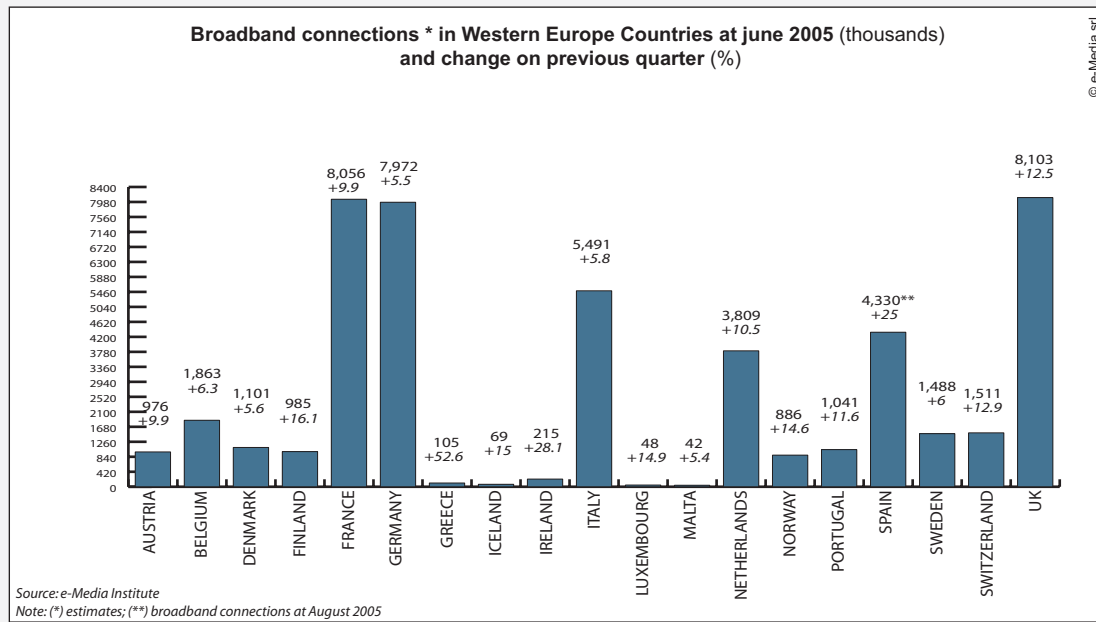

www.e-mediainstitute.com

Broadband connections per 1,000 inhabitants \* in Western Europe Countries at June 2005 (units)

Source: e-Media Institute  
Note: (\*) estimates; (\*\*) broadband connections at August 2005