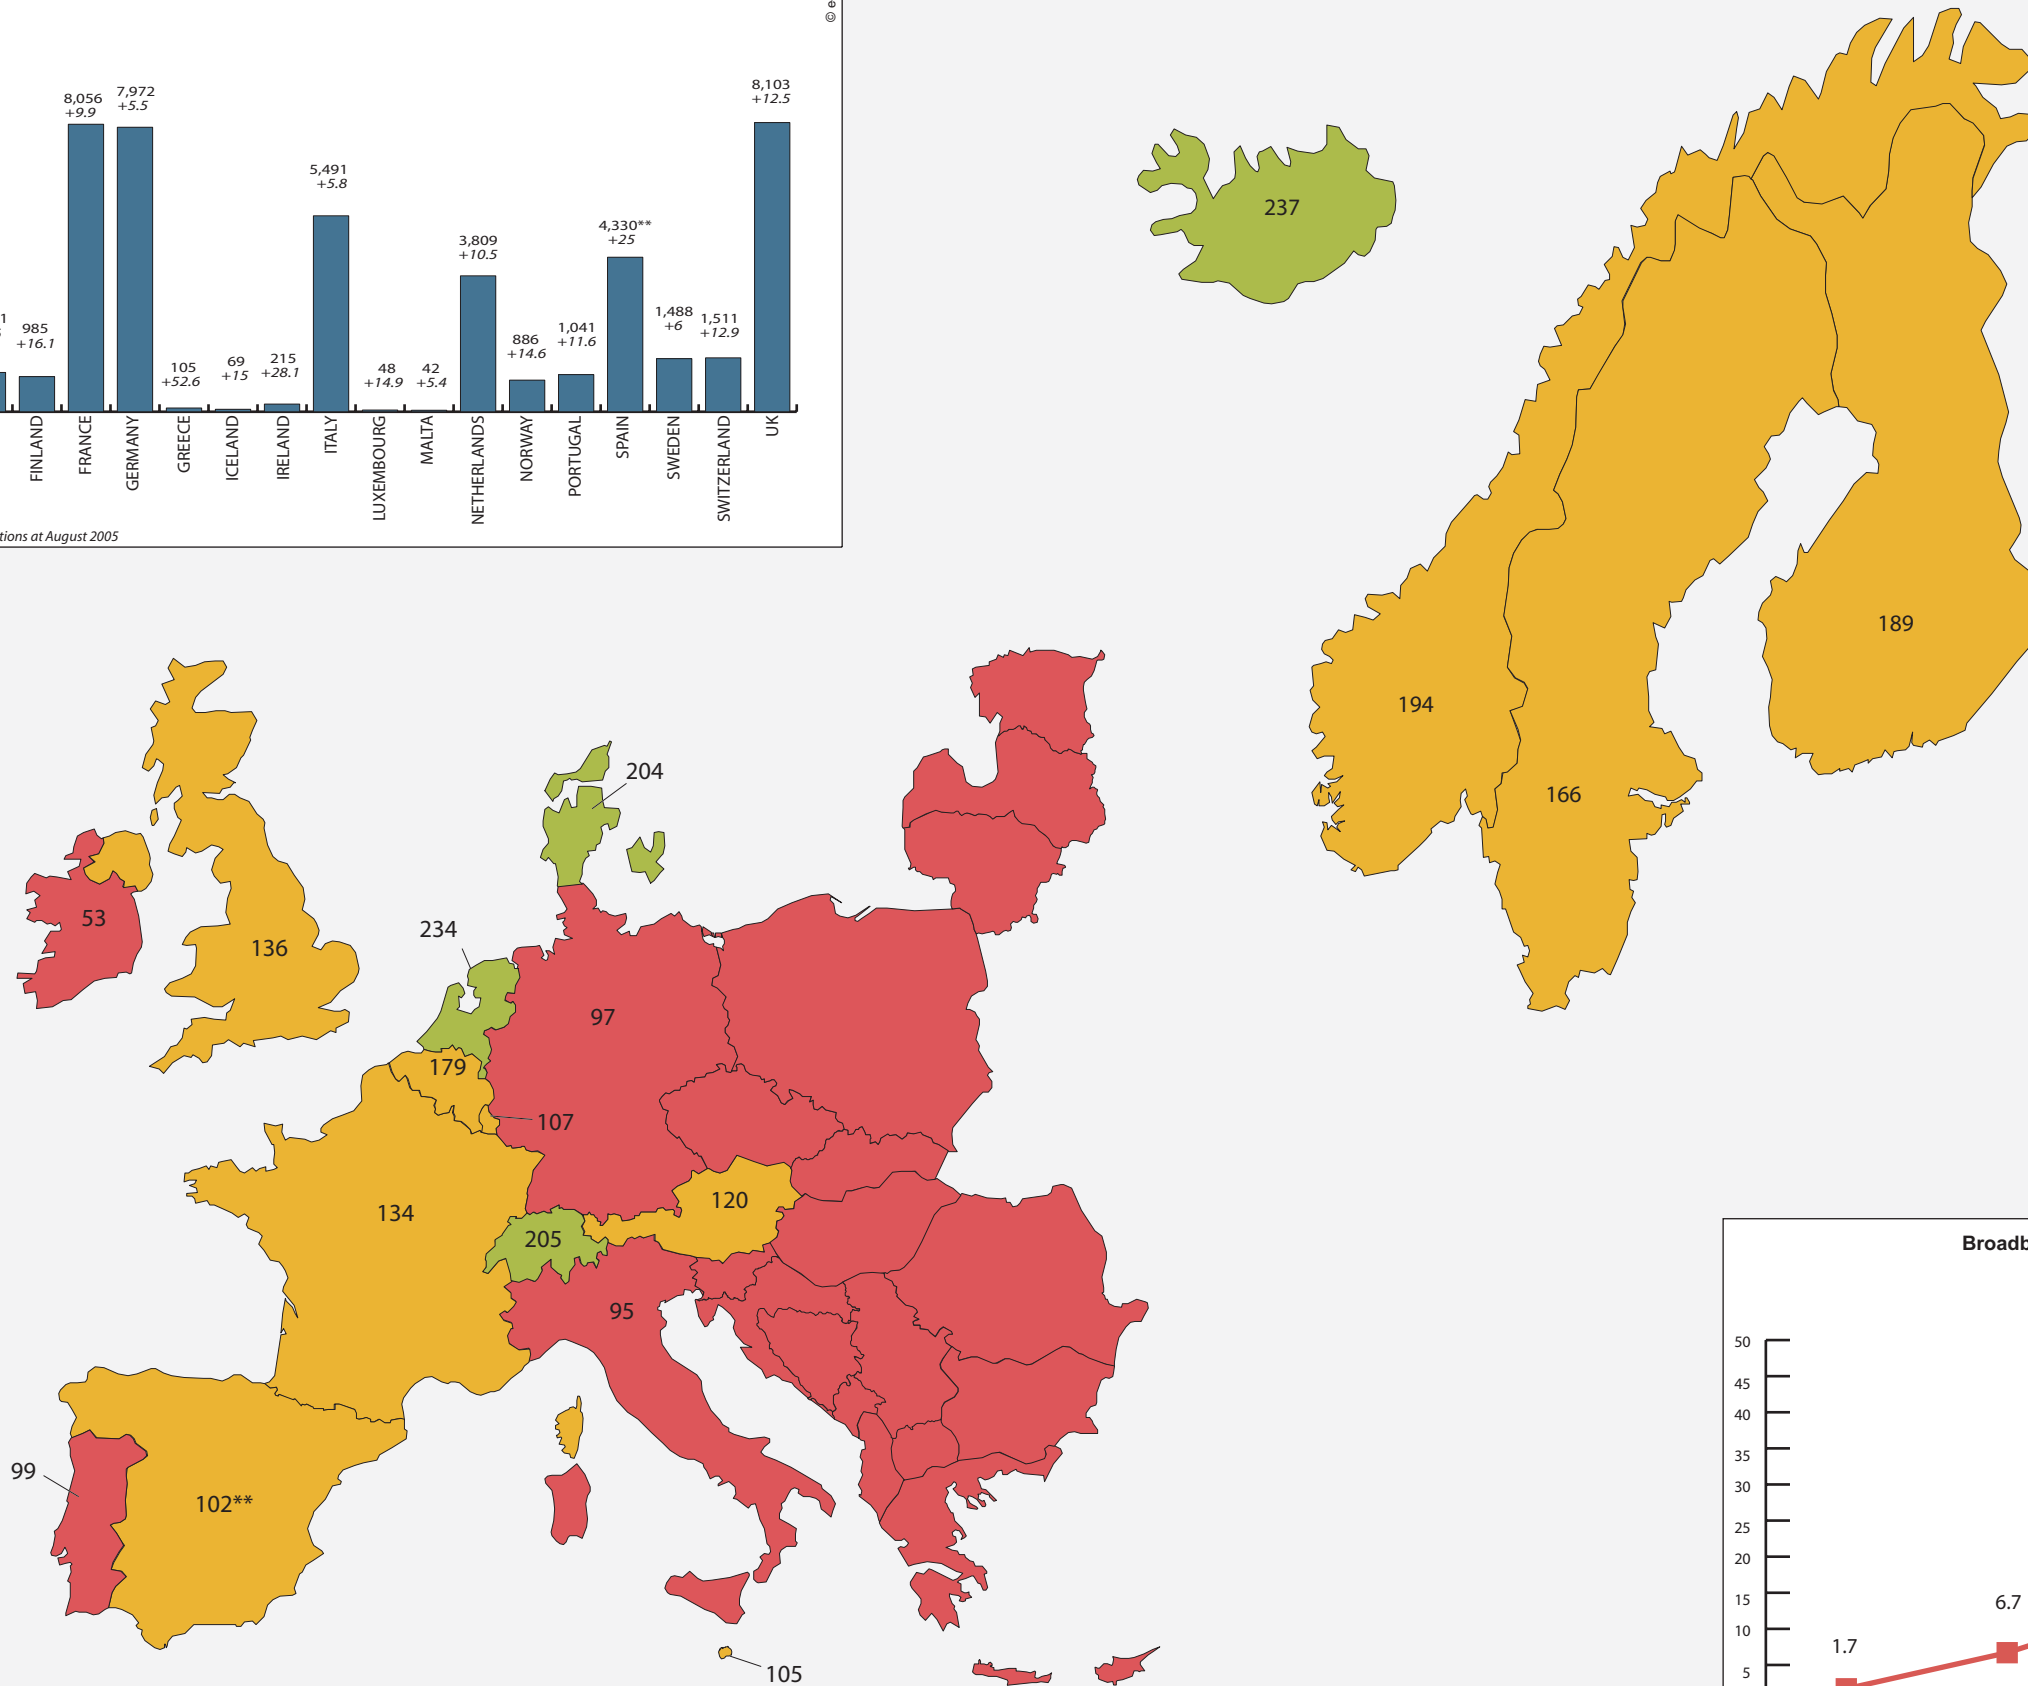

www.e-mediainstitute.com

Broadband connections per 1,000 inhabitants \* in Western Europe Countries at June 2005 (units)

Source: e-Media Institute  
Note: (\*) estimates; (\*\*) broadband connections at August 2005